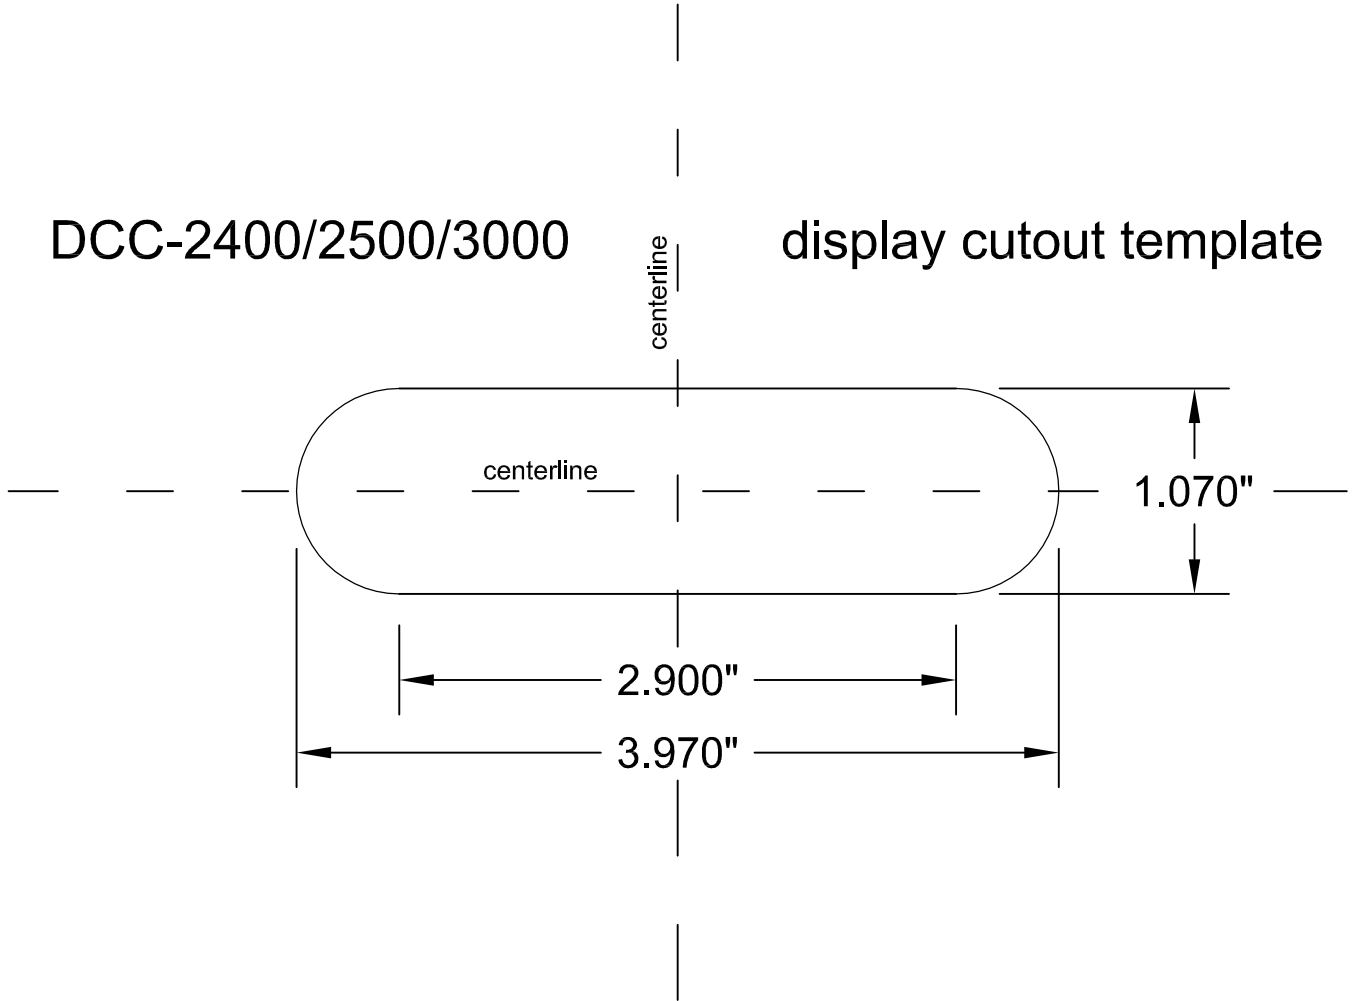

DCC-2400/2500/3000

display cutout template

Mounting diagram for
DCC-2400/2500/3000 display