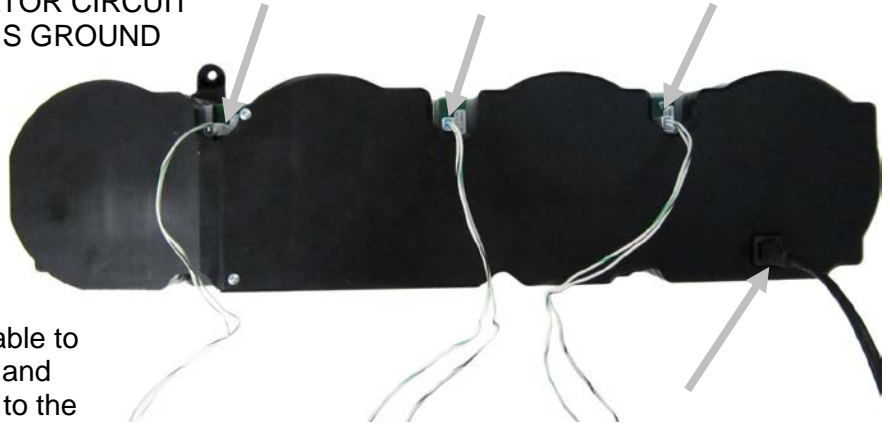

1. 4A. This system comes with two options for the turn signals and brake indicator. You can have the indicators located in the faceplate of your new VHX display, and/or arrows in your vehicle's stock locations. To use the new faceplate arrows, follow the wiring instructions found in the main VHX manual.

To optionally use the stock locations, do not wire the turn signals to the VHX control box. Instead, use the two provided two-wire harnesses. The harnesses plug directly into the connectors on the back side of your new VHX system:

WHITE\GREEN wire to INDICATOR CIRCUIT

WHITE\BLACK wire to CHASSIS GROUND

1. 4B. Attach the provided CAT5 cable to the back of the VHX system and carefully route the open end to the control box mounting location.

5. Re-install the gauge bezel to the dash using the factory hardware and refer to the main manual for wiring instructions to complete the VHX installation.