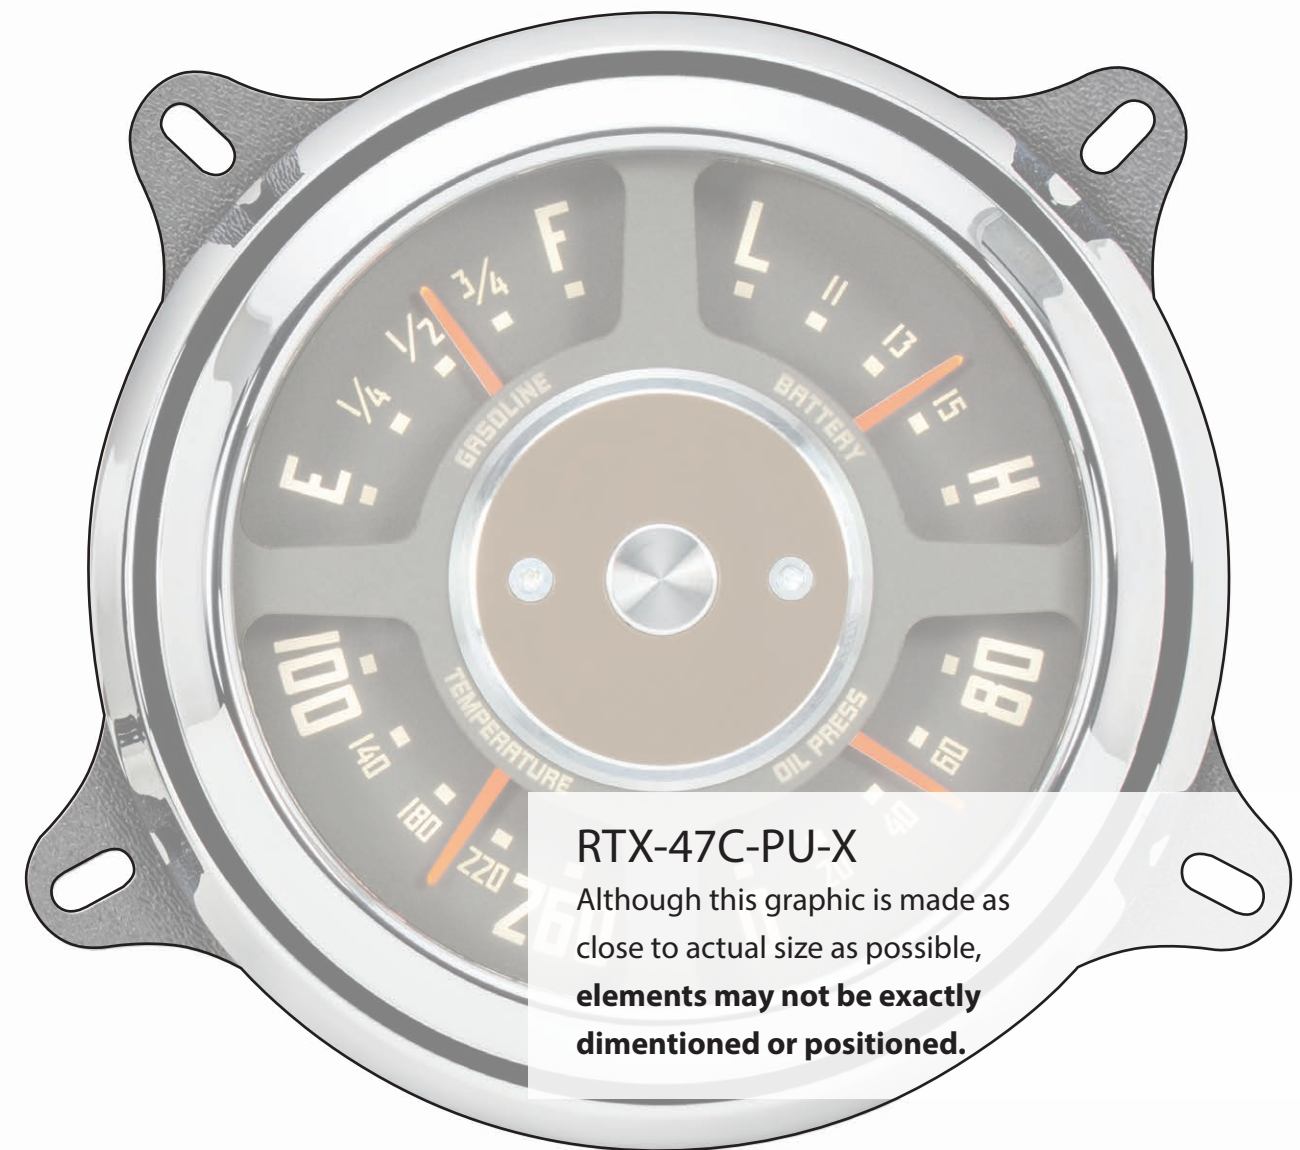

# RTX-47C-PU-X

This graphic is made to print on 11" x 17" paper.

**Do not scale when printing in order to preserve the graphic's dimensions.**

## RTX-47C-PU-X

Although this graphic is made as close to actual size as possible, **elements may not be exactly dimensioned or positioned.**