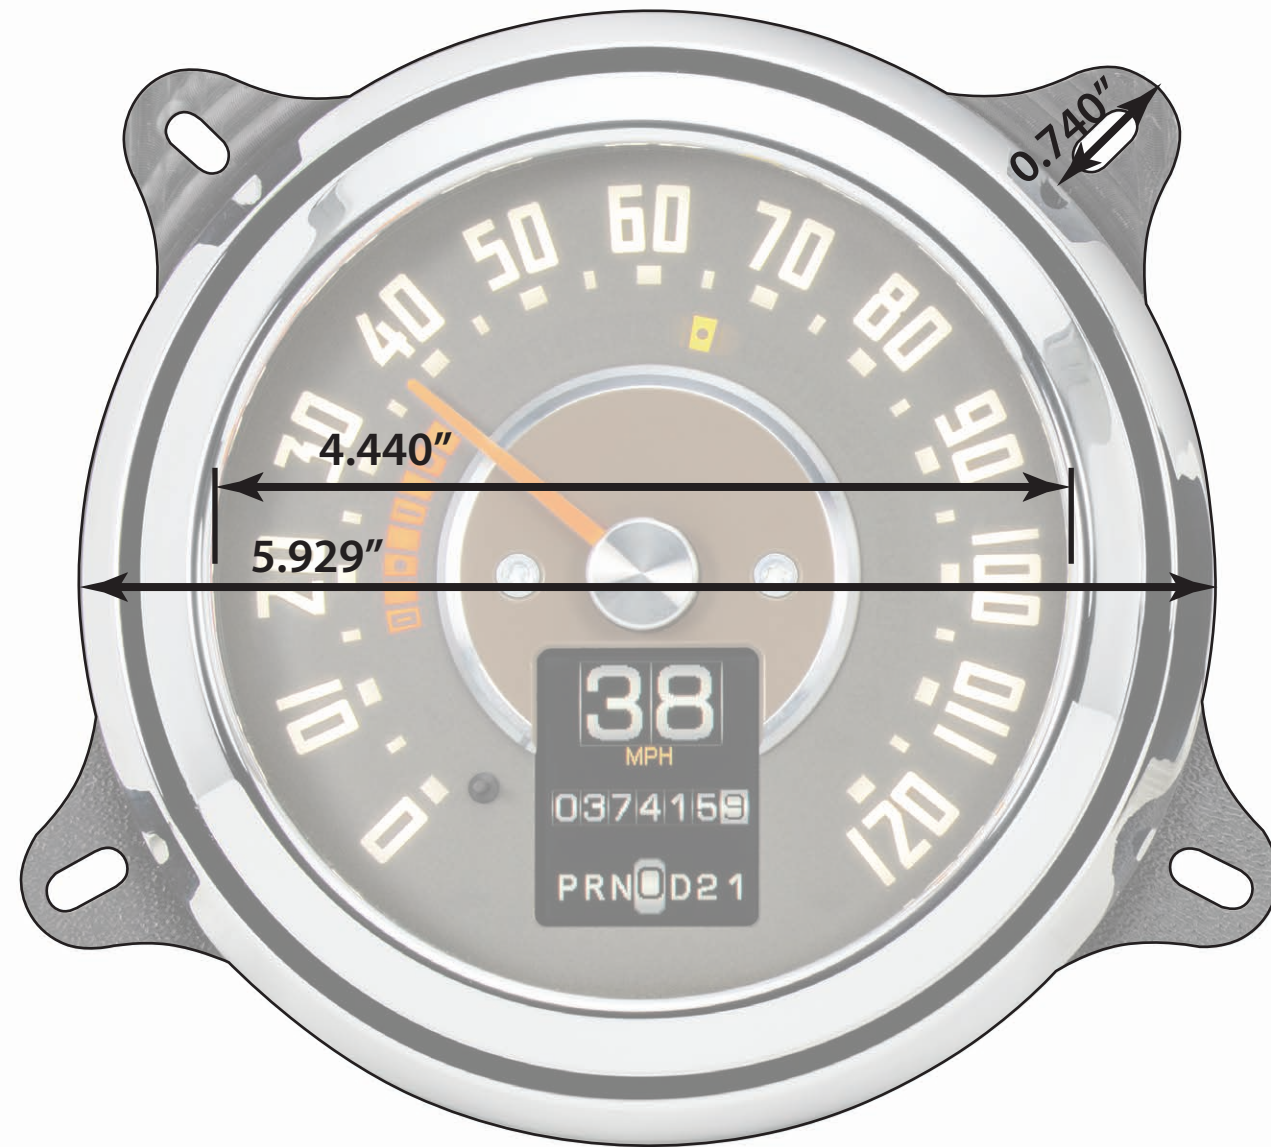

# RTX-47C-PU-X

This graphic is made to print on 11" x 17" paper.

**Do not scale when printing in order to preserve the graphic's dimensions.**

## RTX-47C-PU-X

Although this graphic is made as close to actual size as possible, **elements may not be exactly dimensioned or positioned.**